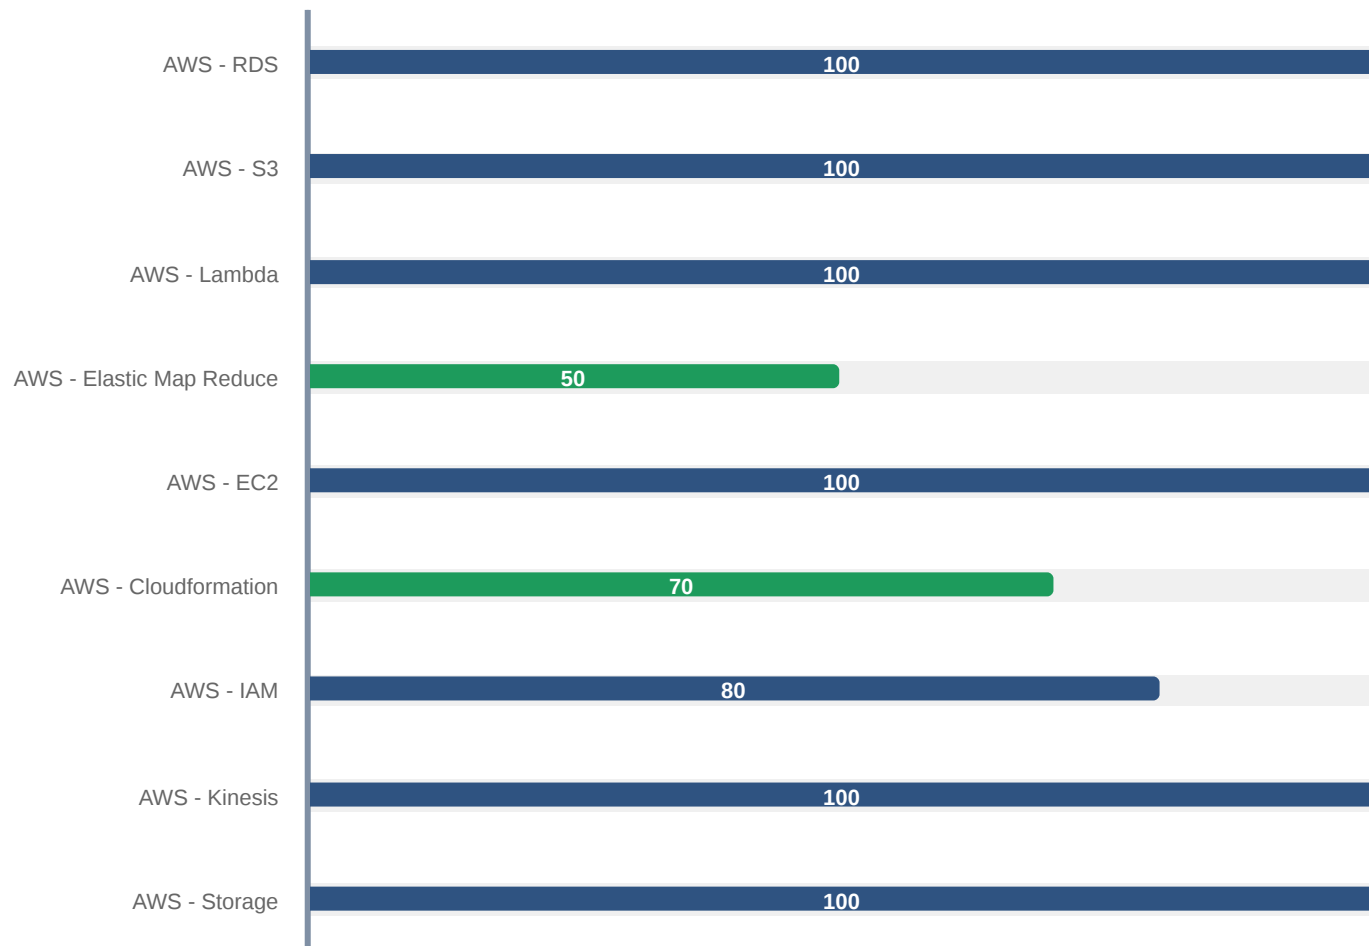

Sub-Skill Wise Analysis:

Values shown in above chart are percentages

■ Unsatisfactory(0 - 30) ■ Average(30 - 50) ■ Good(50 - 80) ■ Exceptional(80 - 100)