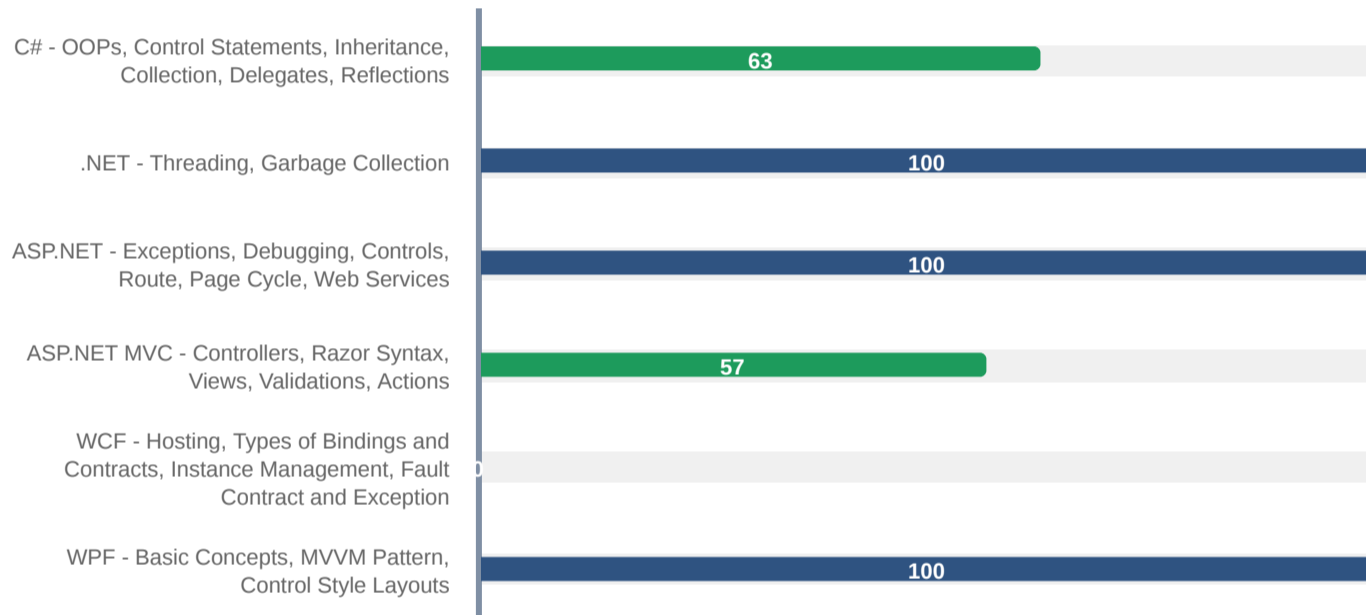

Sub-Skill Wise Analysis:

Values shown in above chart are percentages

■ Unsatisfactory (0 - 30)
■ Average (30 - 50)
■ Good (50 - 80)
■ Exceptional (80 - 100)