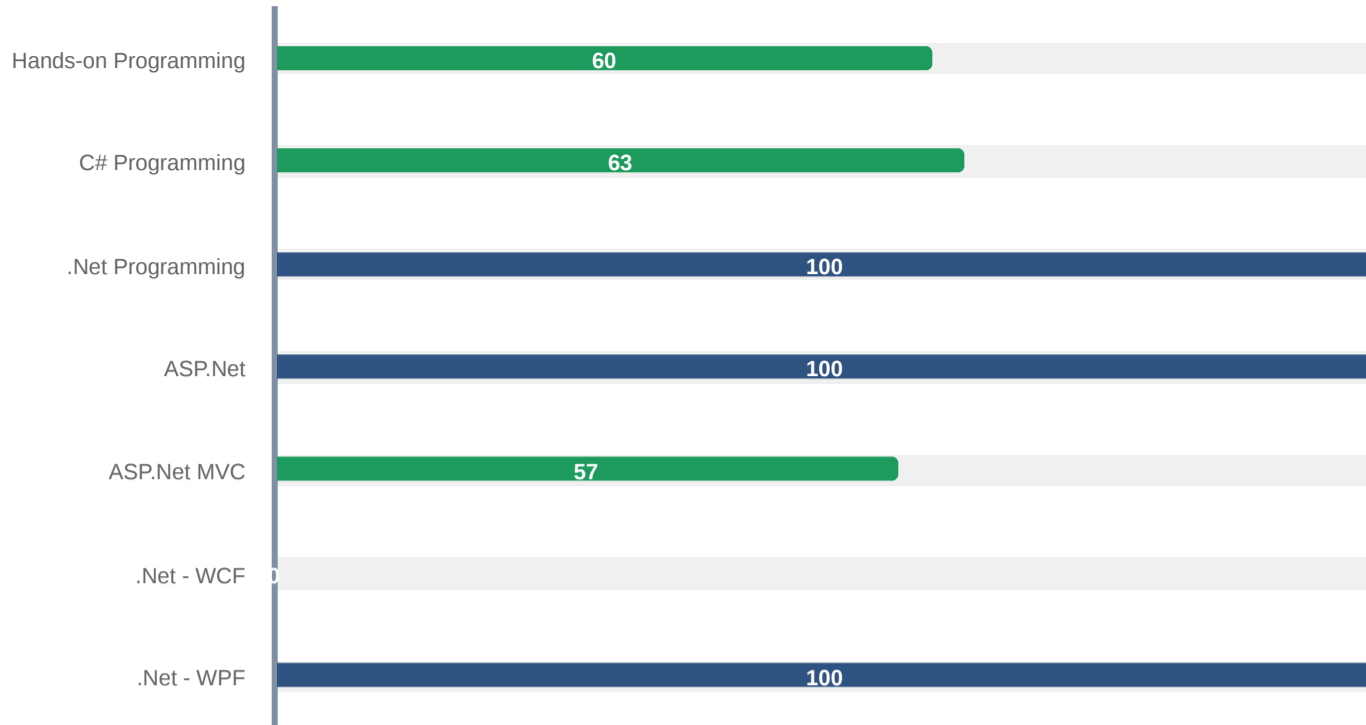

Strengths

DOT NET Framework - WPF

DOT NET Framework

ASP.NET Programming

Areas Of Development

DOT NET Framework - WCF

ASP NET MVC Framework

C SHARP Programming

Competency Wise Analysis:

Values shown in above chart are percentages

■ Unsatisfactory (0 - 30)
 ■ Average (30 - 50)
 ■ Good (50 - 80)
 ■ Exceptional (80 - 100)

Sub-Skill Wise Analysis:

Values shown in above chart are percentages